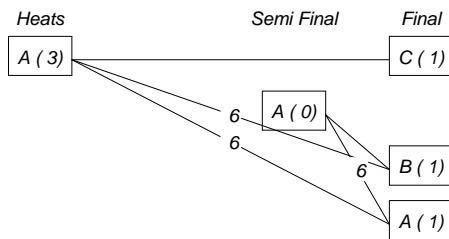

Qualification JUNIOR E

JUNIOR E

(17 competitors)

555